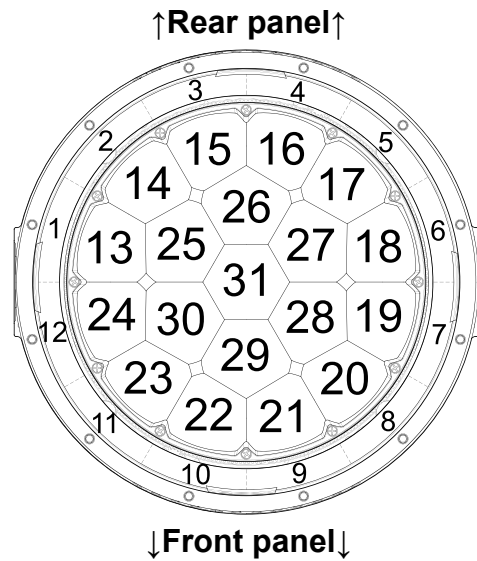

QUICK REFERENCE GUIDE

Maverick Storm 2 BeamWash

Control Values

Pixel Chart

Single Control Mode

Single Control: Basic2 (37 Channels)

Channel	Function	Value	Percent/Setting
1	Pan	000 ⇔ 255	0–100%
2	Fine pan	000 ⇔ 255	0–100%
3	Tilt	000 ⇔ 255	0–100%
4	Fine tilt	000 ⇔ 255	0–100%
5	Pan/tilt speed	000 ⇔ 255	Pan/tilt speed, fast to slow
6	Ring CTC	000	No function
		001 ⇔ 255	Color temperature correction, 19000K to 2700K
7	Main CTC	000	No function
		001 ⇔ 255	Color temperature correction, 19000K to 2700K
8	Ring foreground color	000 ⇔ 255	See the Color Chart
9	Main foreground color	000 ⇔ 255	See the Color Chart
10	Ring gobo	000 ⇔ 004	No function
		005 ⇔ 255	Gobos (indexed)
11	Main gobo	000	No function
		001 ⇔ 255	Gobos (indexed)
12	Ring LED macro/Automatic program	000 ⇔ 005	No function
		006 ⇔ 115	LED macros
		116 ⇔ 215	Automatic programs
		216 ⇔ 255	No function
13	Ring macro/program speed	000 ⇔ 127	LED macro/automatic program speed, fast to slow
		128	Stop
		129 ⇔ 255	Reverse macro/program, slow to fast
14	Ring LED delay	000 ⇔ 255	Built-in LED delay, short to long
15	Main LED macro/Automatic program	000 ⇔ 015	No function
		016 ⇔ 135	LED macros
		136 ⇔ 255	Automatic programs